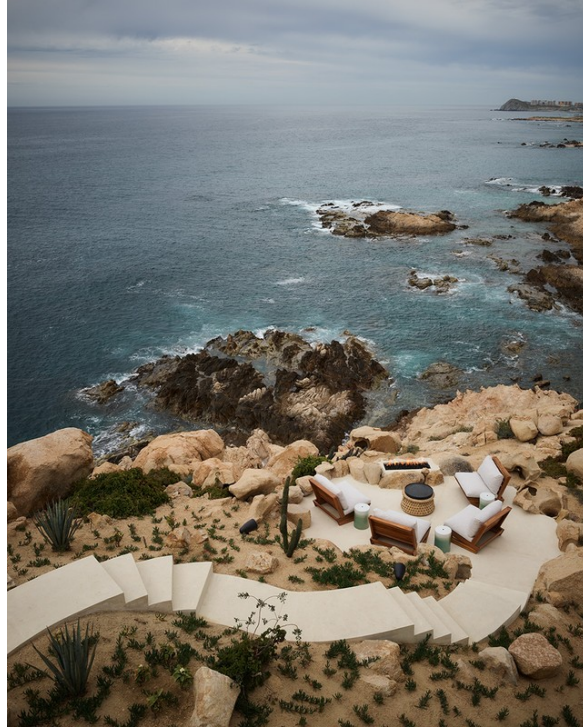

Art Department

Douglas Friedman

www.art-dept.com